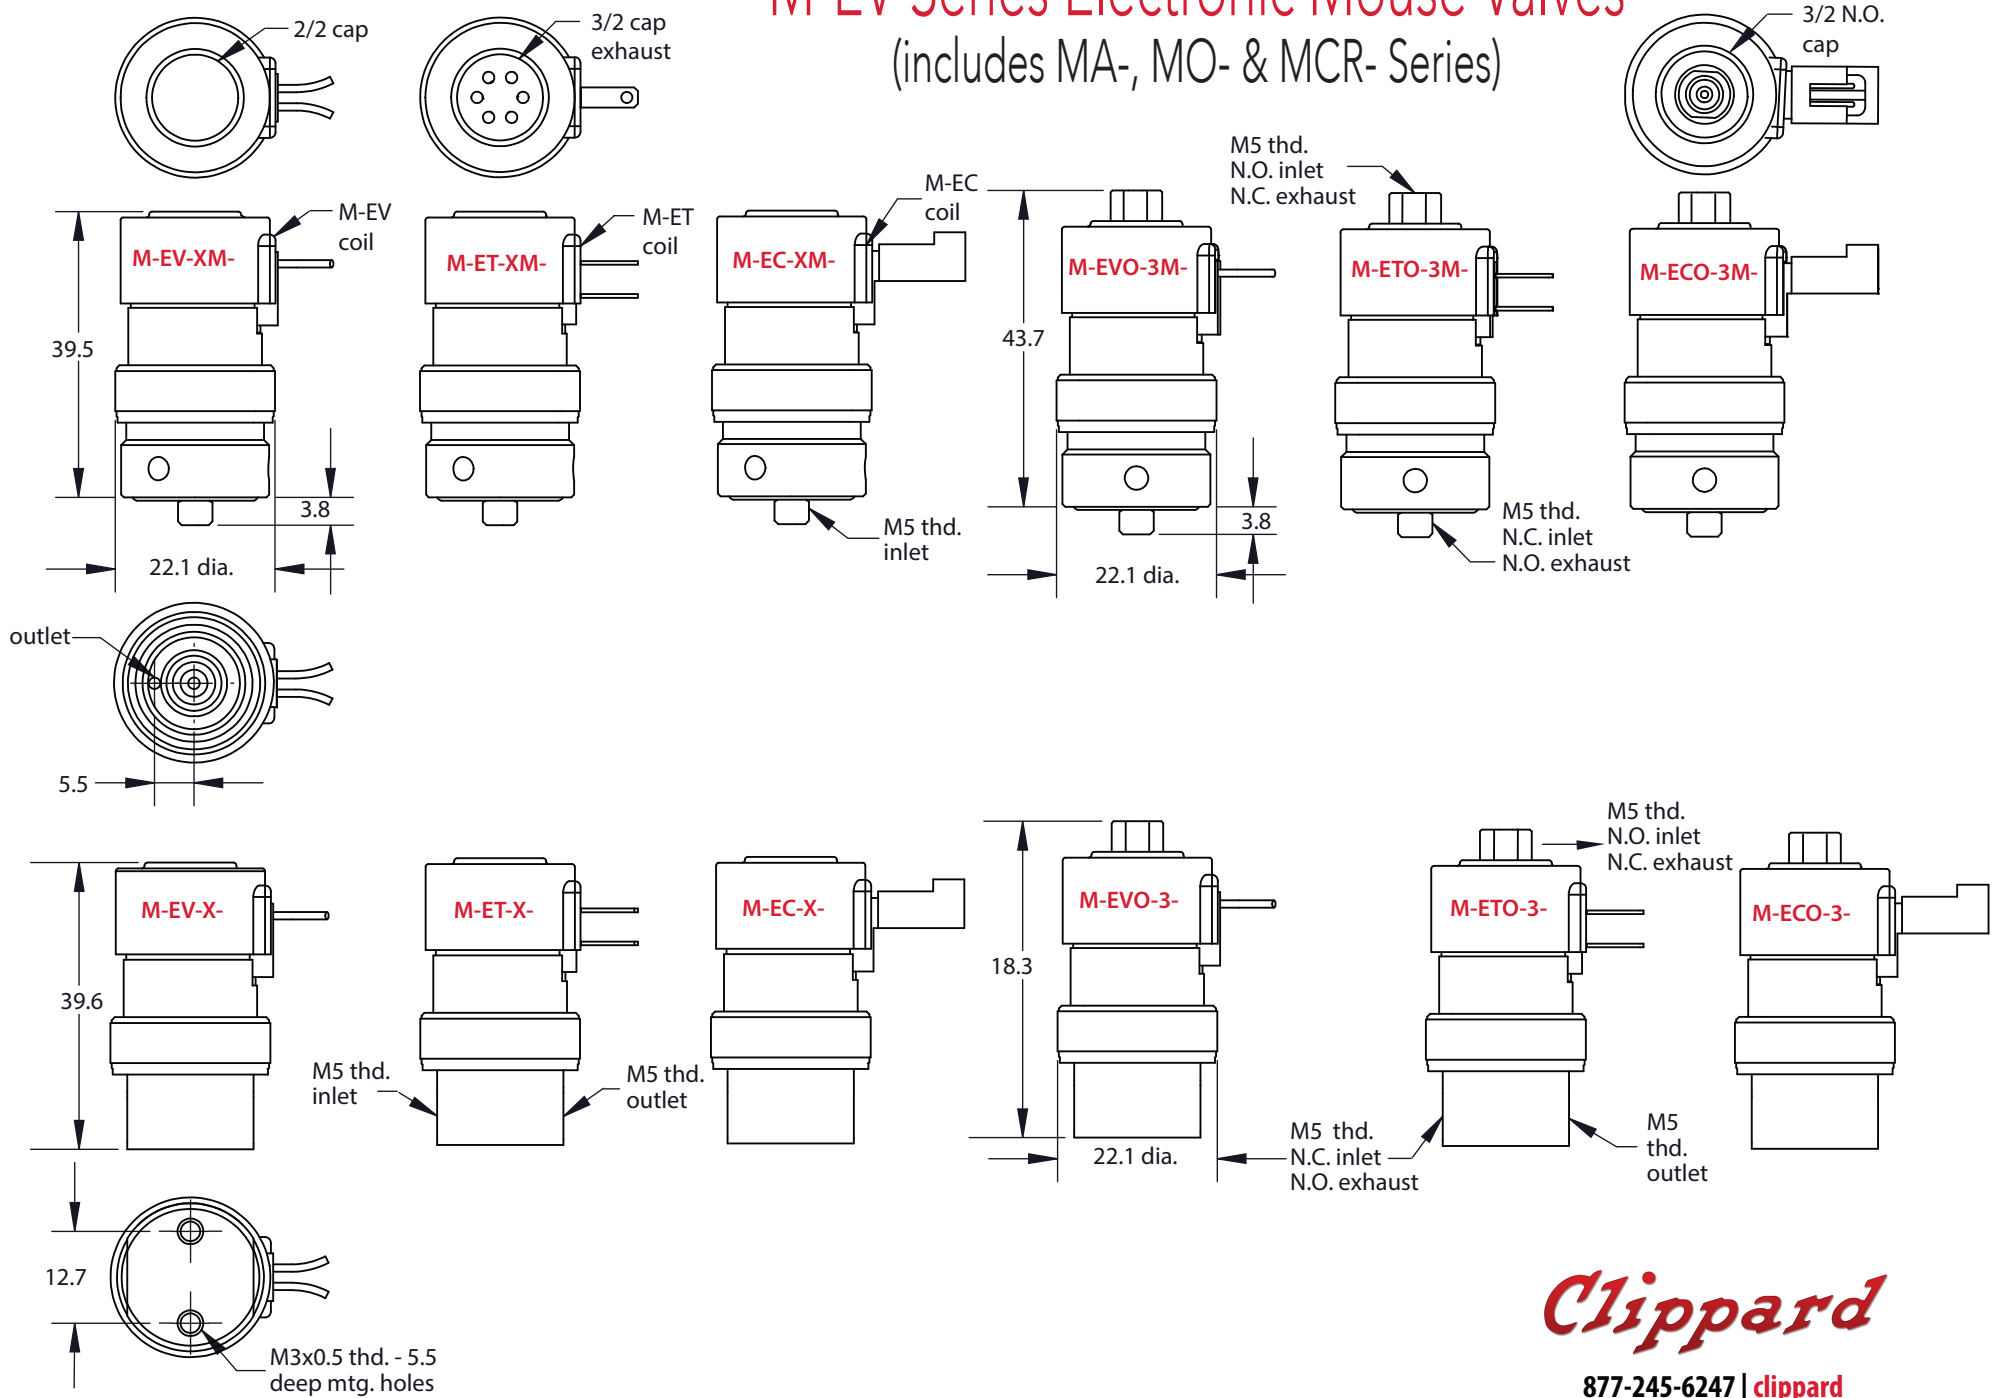

# M-EV Series Electronic Mouse Valves

(includes MA-, MO- & MCR- Series)

**Clippard**

877-245-6247 | clippard